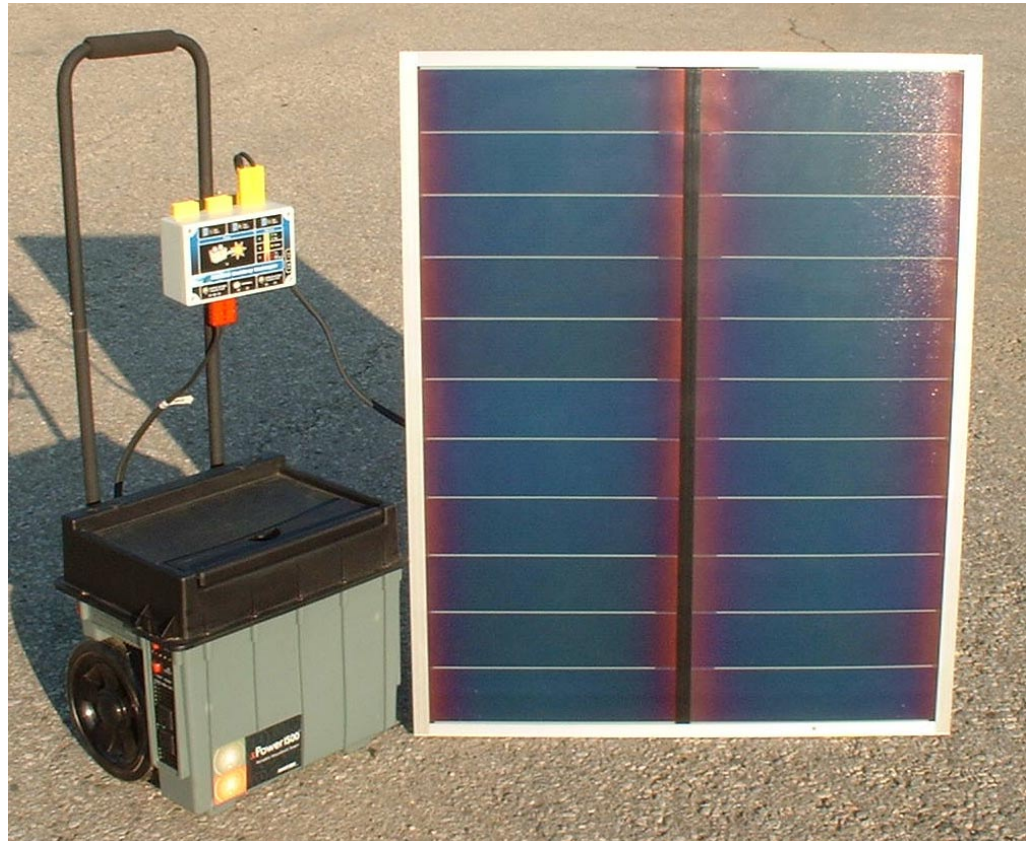

Portable Solar Power System

Power Anywhere

Built-in outlets provide power for lights, stereos, televisions, power tools, computers, kitchen appliances and more!

Multiple Recharging Methods

Use the NOMAD solar panel(s) to recharge from the sun, or recharge from utility power, your vehicle or the 12-volt output of a generator.

No Wiring Needed

The NOMAD solar panel has a power cord with a handy color-coded plug. Simply plug in to recharge your NOMAD battery pack. The simplest installation on the market.

NOMAD 1500

Power what you need, where you need it!

The NOMAD 1500 is ARISE Technologies largest portable solar generator. With a 1500 watt inverter, it's got enough power to run almost all your household appliances. Ideal for backup power, remote power or as an introduction to solar energy, the NOMAD 1500 is a much-anticipated product.

The NOMAD 1500 Includes:

Plug in Solar Panel(s)

No wiring, no tools needed! Use one, two or three panels. 32 or 42 watt Uni-Solar amorphous silicon panels available.

xPower 1500

Xantrex Technology's 60 amp hour battery, 1500 watt AC inverter, and protection circuitry. The built-in wheels make it easy to move from room to room or over rough terrain.